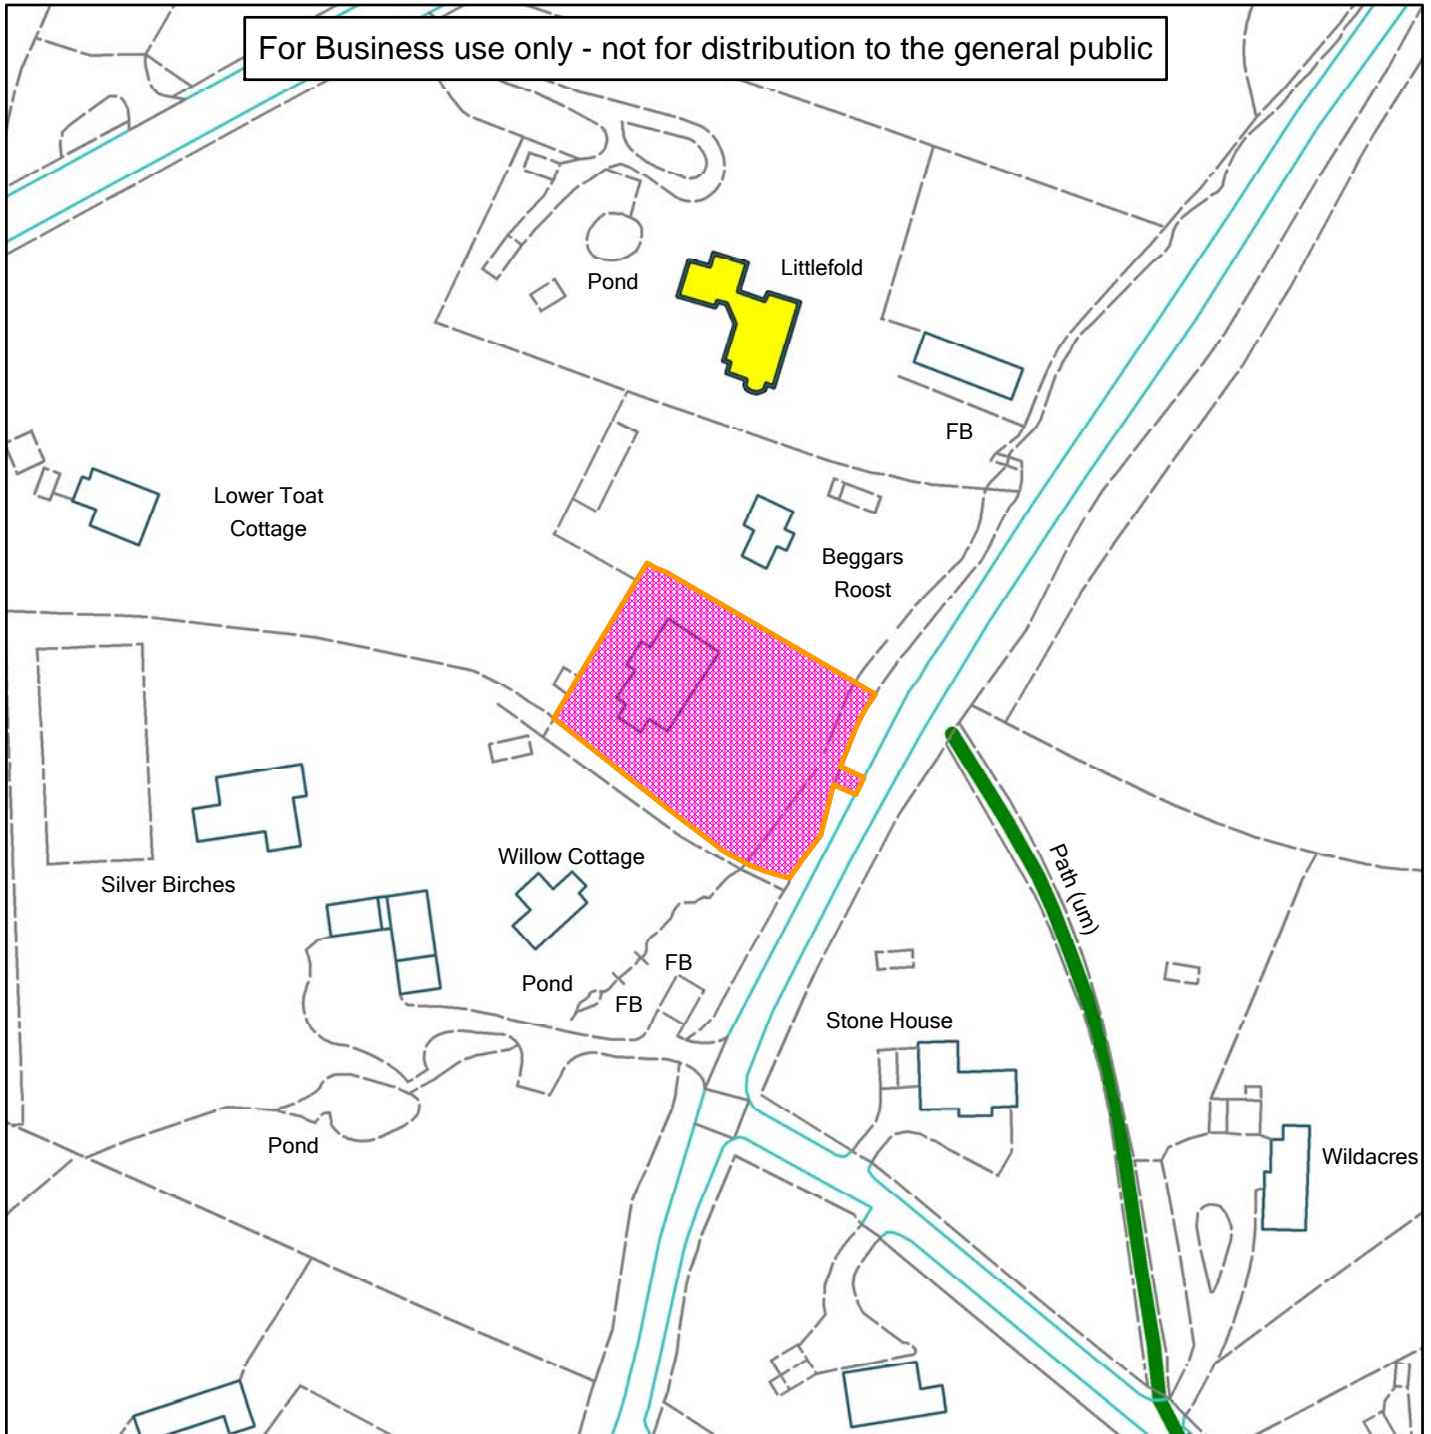

DC/16/2370

Horsham
District
Council

Twigs, Bashurst Hill

For Business use only - not for distribution to the general public

Scale: 1:1,250

Reproduced from the Ordnance Survey map with permission of the Controller of Her Majesty's Stationery Office © Crown Copyright 2012.

Unauthorised reproduction infringes Crown Copyright and may lead to prosecution or civil proceedings.

Organisation	Horsham District Council
Department	
Comments	
Date	21/12/2016
MSA Number	100023865